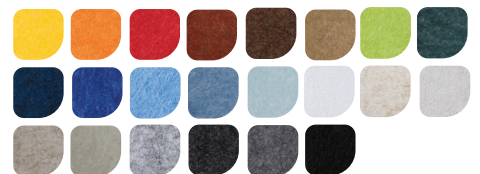

**aCapella COLORS**

**WOODWINDS FINISH**

Woodwinds is an upgrade finish.  
\*Woodwinds is not bleach cleanable.

**STANDARD SHAPES** (custom shapes available)