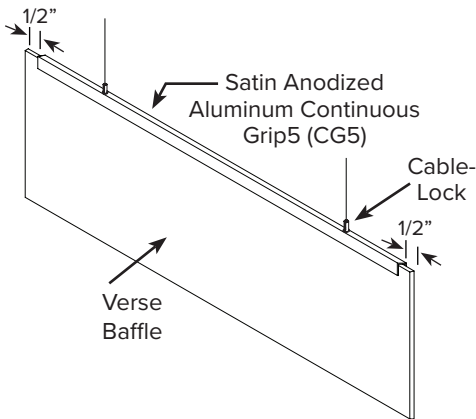

aCapella Verse Baffles are designed for **isolating noise and absorbing sound in open ceiling** environments such as office spaces, restaurants, lobbies and classrooms. The baffles are spaced at least 3" apart and **hung individually** from existing ceiling grid systems, roof decks or bar joists in open ceiling areas. Verse Baffles come in three designs: Range, Wave and Flat baffle shapes. Custom baffle shapes are also available. Verse Baffles add color with the use of 17 bold and bright color options.

**MOUNTING SYSTEMS**

**Satin Anodized Aluminum Continuous Grip5 (CG5)**

**Suspended**  
1/2" only

Top Clamp (White or Silver Finish)

**Top Clamp Suspended**  
1/2" & 1"  
(1/2" only up to 48")

**Grip5 or Grip1 Direct**  
1/2" or 1"