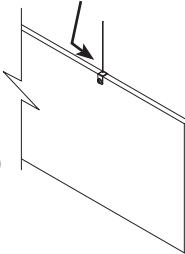

**MOUNTING SYSTEMS**

**Satin Anodized Aluminum Continuous Grip5 (CG5)**

**Suspended**  
1/2" only

Top Clamp (White or Silver Finish)

**Top Clamp Suspended**  
1/2" & 1"  
(1/2" only up to 48")

**Grip5 or Grip1 Direct**  
1/2" or 1"