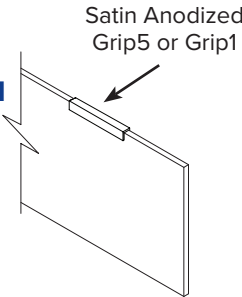

**MOUNTING SYSTEMS**

**Satin Anodized Aluminum Continuous Grip5 (CG5)**

**Suspended**  
1/2" only

Top Clamp (White or Silver Finish)

**Top Clamp Suspended**  
1/2" & 1"  
(1/2" only up to 48")

**Grip5 or Grip1 Direct**  
1/2" or 1"