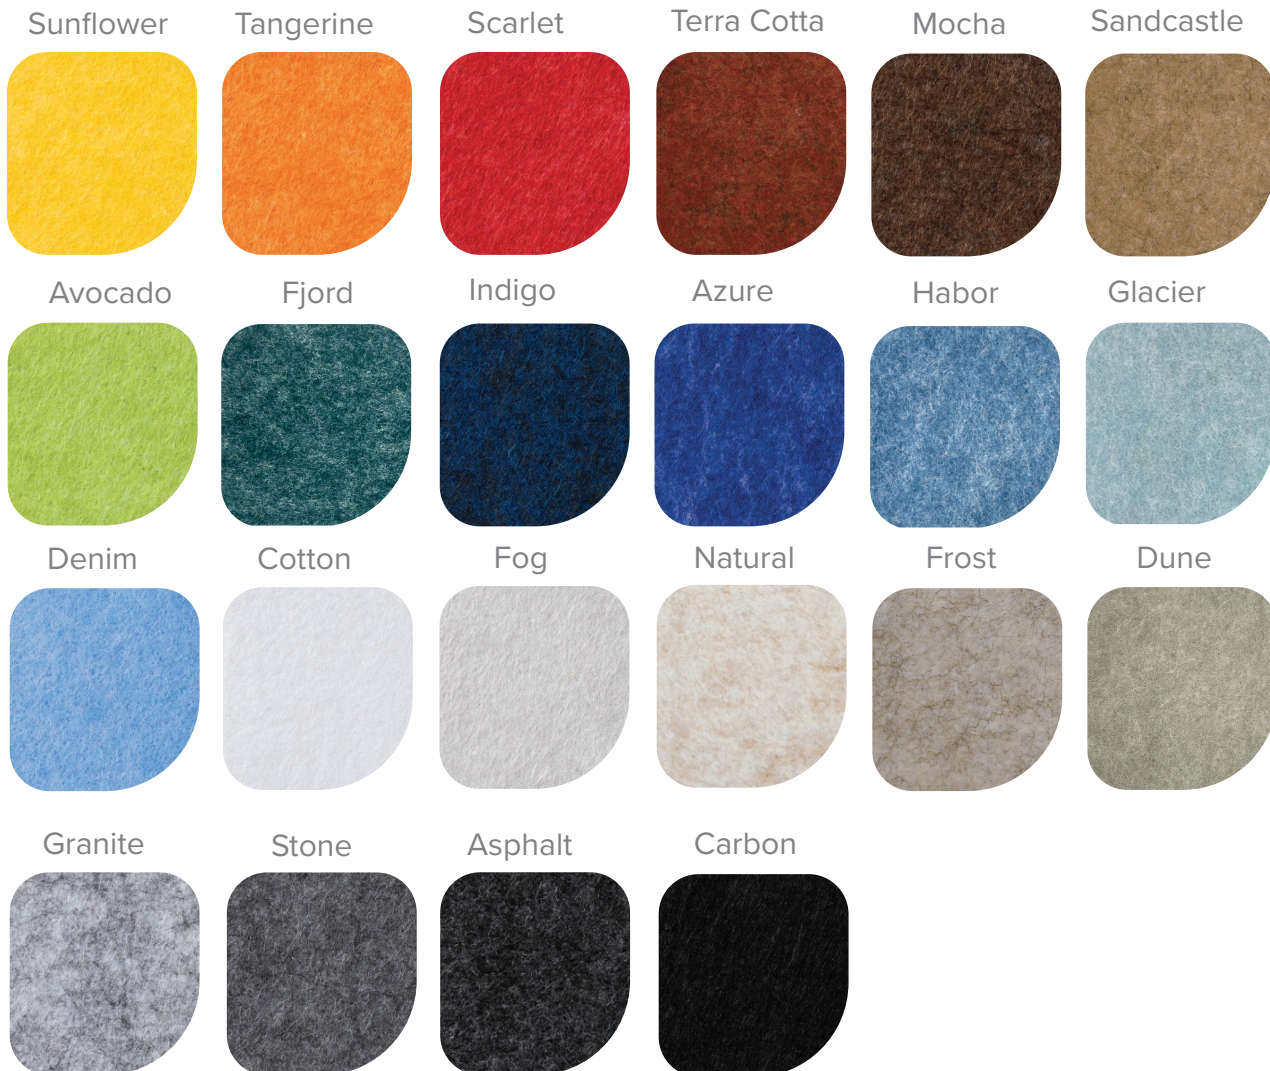

# aCapella COLORS

Reproduction of color is limited by the printing process. Samples are available upon request. Due to the recycled content, polyester panels are subject to slight variations in color and dye lots. All products are custom manufactured and not subject to return.