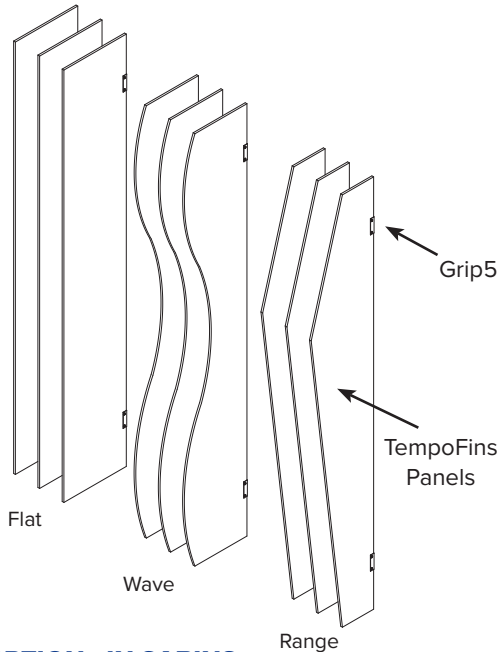

aCapella TempoFins are **wall mounted polyester acoustical panels**, but with a twist, these fins are installed **perpendicular to the wall**. The fins are securely installed with mechanical fasteners, allowing TempoFins to extend up to 24" away from the wall and up to 108" high. When cut into custom shapes and designs, TempoFins adds multiple dimensions to any flat wall. In addition, the 1/2" thick panels are available in any aCapella or Woodwinds collection color, providing a wide range of color combinations and design opportunities.

**STANDARD SHAPES**  
(custom shapes are available)

**SOUND ABSORPTION - IN SABINS**

Hz	125	250	500	1000	2000	4000	N.R.C.
TF	1.17	1.62	3.21	4.36	6.05	6.96	.95

Note: NRC based on J-mount with 12" x 48" panels.

**CORE**

1/2" Recycled Polyester

**SIZES**

Custom sizes and shapes up to 2' x 9'

**MOUNTING**

Grip5: Direct Wall Mount

**FINISH**

aCapella colors or Woodwind Collection