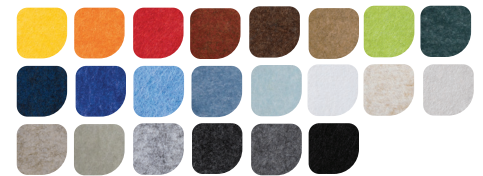

aCapella COLORS

WOODWINDS FINISH

Woodwinds is an upgrade finish, contact G&S for additional cost.

*Woodwinds is not bleach cleanable.

Scores-Gami (ASG)

Scores GamiLayers (ASGL)

SOUND ABSORPTION

Hz	125	250	500	1000	2000	4000	N.R.C.
ASG	.12	.03	.23	.59	.89	1.05	.45