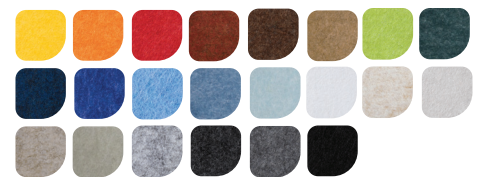

aCapella Scores are sound-absorbing wall panels, which feature full wall applications, shape clusters, and individual shapes. Durable and colorful enough for office spaces, Scores creates an acoustically comfortable environment, and are available in standard shapes as well as a wide variety of custom shapes. Scores wall panels are tackable and available in any aCapella or Woodwind Collection color.

aCapella COLORS

WOODWINDS FINISH

Woodwinds is an upgrade finish, contact G&S for additional cost.

*Woodwinds is not bleach cleanable.