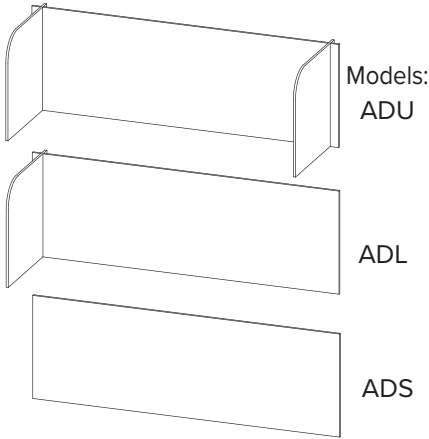

Capella Dividers are high quality, recycled polyester boards that are designed for isolating noise and absorbing sound in open office spaces and classrooms. aCapella Dividers are bleach cleanable and fungal resistant.

**CONFIGURATIONS**

**MOUNTING**  
Dividers can be free standing, or easily mounted onto desks.

Model	Width	Height	Depth	Configuration
<b>ADU482424</b>	48"	24"	24"	U-Shaped
<b>ADU722424</b>	72"	24"	24"	U-Shaped
<b>ADU962424</b>	96"	24"	24"	U-Shaped
<b>ADL482424</b>	48"	24"	24"	L-Shaped
<b>ADL722424</b>	72"	24"	24"	L-Shaped
<b>ADL962424</b>	96"	24"	24"	L-Shaped
<b>ADS4824</b>	48"	24"	-	Straight
<b>ADS7224</b>	72"	24"	-	Straight
<b>ADS9624</b>	96"	24"	-	Straight

Custom sizes are available.

**CORE**

1/2" Recycled Polyester

**SIZES**

Custom sizes up to 2' x 8'

**MOUNTING**

Desk Clamp, Divider Stand

**FINISH**