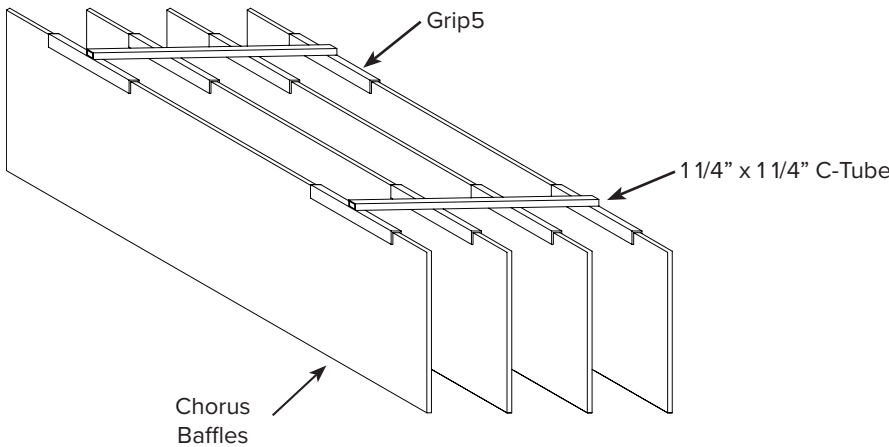

aCapella Chorus Baffles are a ceiling baffle system **suspended in a group** of panels that provides noise reduction and design elements for open ceilings. Chorus Baffles are grouped from an aluminum tubing structure for easy hanging. Chorus Baffles are available in any of our aCapella or Woodwind Collection colors. Chorus Baffles feature three designs, Range, Wave and Flat baffle shapes. Custom baffle shapes are also available. Perfect for use in offices, restaurants or event spaces, Chorus Baffles add design to any ceiling.

MOUNTING

SOUND ABSORPTION - IN SABINS

Hz	125	250	500	1000	2000	4000	N.R.C.
ACB	1.17	1.62	3.21	4.36	6.05	6.96	.95

Note: NRC based on J-mount with 12" x 48" Baffles.

CORE

1/2" Recycled Polyester

SIZES

Custom sizes and shapes up to 9' x 2'