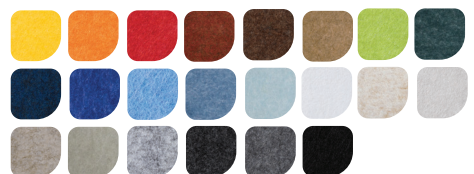

MOUNTING

Grip5 with D-Rings and 1 1/4" x 1 1/4" C-Tube

FINISH

aCapella colors or Woodwind Collection

EDGES

Square

CLEANING

Bleach Cleanable (10:1)*
Water-based/Solvent (WS)
Mold & Fungal Resistant (ASTM C1338)

SUSTAINABILITY

Declare, HPD, Indoor Advantage™ Gold

FLAMMABILITY

All components have a Class "A" rating per ASTM E84

aCapella COLORS

WOODWINDS FINISH

Woodwinds is an upgrade finish.
*Woodwinds is not bleach cleanable.