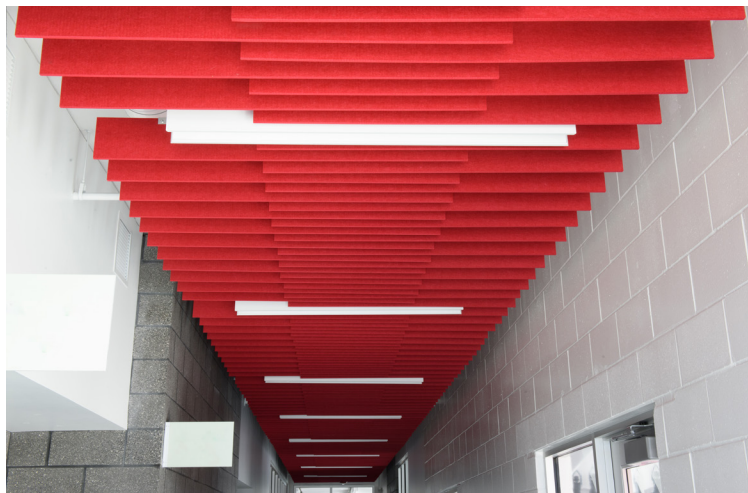

aCapella Chorus Baffles are a ceiling baffle system **suspended in a group** of panels that provides noise reduction and design elements for open ceilings. Chorus Baffles are grouped from an aluminum tubing structure for easy hanging. Chorus Baffles are available in any of our aCapella or Woodwind Collection colors. Chorus Baffles feature three designs, Range, Wave and Flat baffle shapes. Custom baffle shapes are also available. Perfect for use in offices, restaurants or event spaces, Chorus Baffles add design to any ceiling.

MOUNTING

SOUND ABSORPTION - IN SABINS

Hz	125	250	500	1000	2000	4000	N.R.C.
ACB	1.17	1.62	3.21	4.36	6.05	6.96	.95

Note: NRC based on J-mount with 12" x 48" Baffles.

CORE

1/2" Recycled Polyester

SIZES

Custom sizes and shapes up to 9' x 2'

STANDARD SHAPES (custom shape available)