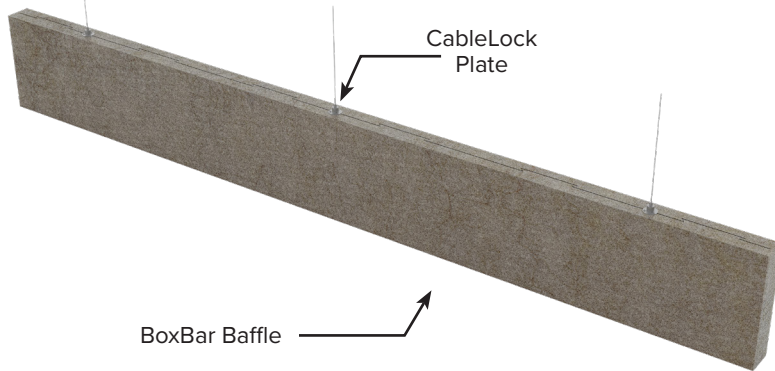

aCapella BoxBar Baffles are box shaped recycled polyester baffles available up to 8' long. They are individually installed and spaced across ceilings with cables. Replicating the appearance of exposed beams, aCapella BoxBar Baffles are designed to absorb sound and create design elements. The baffles are available in any of our bold and bright aCapella colors, or any color from our Woodwinds Collection, which will provide a woodbeam inspired finish.

**MOUNTING SYSTEMS**

**Suspended CableLock Plate**

**SOUND ABSORPTION - IN SABINS**

Hz	125	250	500	1000	2000	4000	N.R.C.
BBB	.88	2.90	6.09	8.91	10.10	10.41	1.75

Note: NRC based on J-mount with 48" x 12" x 3" Baffles.

**CORE**

Recycled Polyester

**SIZES**

Up to 8' x 12" x 3" thick

**MOUNTING**

CableLock Plate with Cable

**FINISH**

aCapella colors or Woodwind Collection