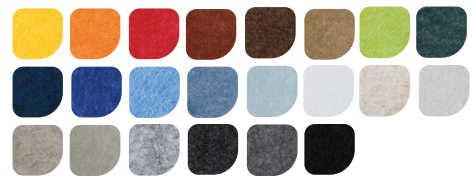

aCapella V-Bar Baffles are uniquely angled acoustical baffles designed to isolate noise while complimenting the design of an open ceiling. These recycled polyester baffles are spaced across ceilings with cables and hidden hardware for installation. The lightweight aCapella V-Bar Baffles are available in all aCapella or Woodwinds Collection colors. With custom printing, our Woodwinds finishes create a wood grain look for dimensions up to 8' long.

MOUNTING

CableLock Plates with Cable

FINISH

aCapella colors or Woodwinds Collection

EDGES

Square

CLEANING

Bleach Cleanable (10:1)*
Water-based/Solvent (WS)
Mold & Fungal Resistant (ASTM C1338)

SUSTAINABILITY

Declare, HPD, Indoor Advantage™ Gold

FLAMMABILITY

All components have a Class "A" rating per ASTM E84

aCapella COLORS

WOODWINDS FINISH

Woodwinds is an upgrade finish, contact G&S for additional cost.