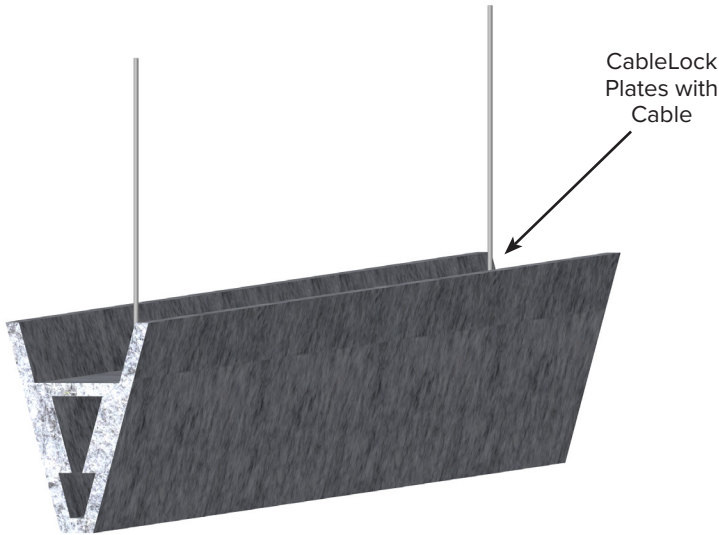

aCapella V-Bar Baffles are uniquely angled acoustical baffles designed to isolate noise while complimenting the design of an open ceiling. These recycled polyester baffles are spaced across ceilings with cables and hidden hardware for installation. The lightweight aCapella V-Bar Baffles are available in all aCapella or Woodwinds Collection colors. With custom printing, our Woodwinds finishes create a wood grain look for dimensions up to 8' long.

MOUNTING SYSTEMS

SOUND ABSORPTION - IN SABINS

Hz	125	250	500	1000	2000	4000	N.R.C.
VBB	.21	1.31	3.89	6.47	7.44	7.64	2.00

Note: NRC based on J-mount with 48" x 7" Baffles.

CORE

Recycled Polyester

SIZES

Up to 8' w x 12" h