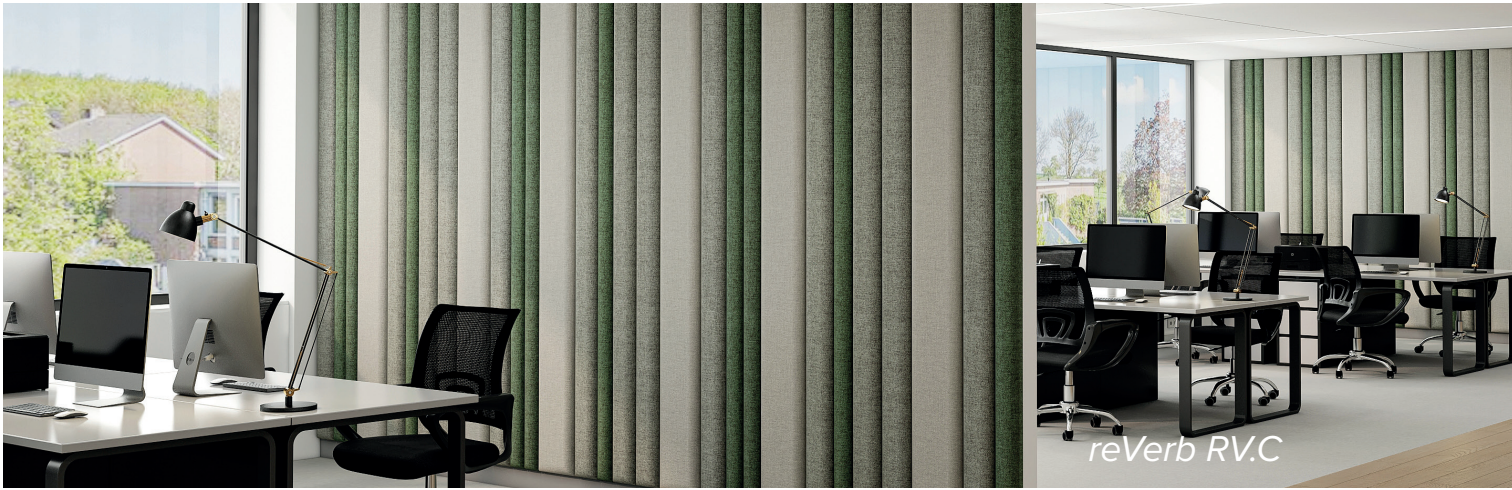

reVerb

Sequence Guide

GS
&
ACOUSTICS

PRODUCT INFORMATION

Product	reVerb
Core	3” Fiberglass
Sizes	Up to 10’ tall or 10’ wide - Run patterns Vertical or Horizontal
Edges	Radiused
Finish	Fabric
Flammability	All components have a Class “A” rating per ASTM E84
NRC	1.10
Mounting	Adhesive, impaling clips, two-part Z-clips

reVerb, *Patterns in motion...*reVerb wall panels blend dynamic rhythm with high-performance sound absorption. Defined by their repeating sequences of varied widths, these panels introduce visual movement and depth—while enhancing acoustics. Featuring a design that allows flexible layout options, while supporting both standard sequences and customization to provide sound control across diverse environments.

reVerb offers six standard sequences and supports sequence customizations. With our expansive catalog of fabrics, reVerb offers an unlimited range of colors and textures.

RV Panel Profiles:

reVerb RV.A

RV.A: 6^{RV} 8^{RV} 10^{RV} 10^{RV} 12^{RV} 6^{RV} 4^{RV} 6^{RV} 10^{RV} 6^{RV} 8^{RV} 12^{RV}