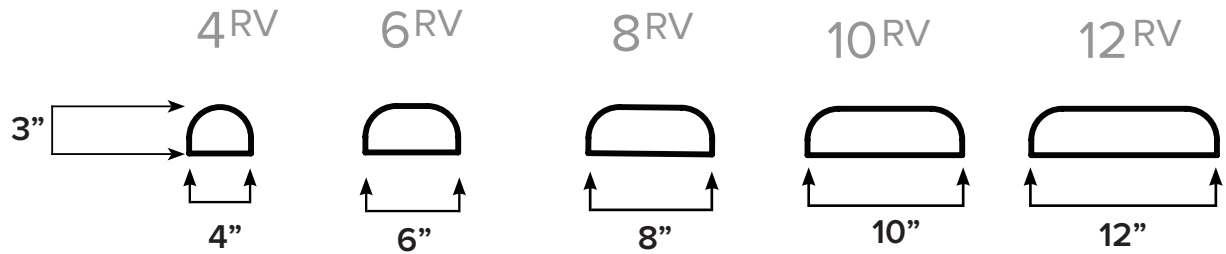

reVerb

Sequence Guide

GS
&
ACOUSTICS

PRODUCT INFORMATION

Product	reVerb
Core	3” Fiberglass
Sizes	Up to 10’ tall or 10’ wide - Run patterns Vertical or Horizontal
Edges	Radiused
Finish	Fabric
Flammability	All components have a Class “A” rating per ASTM E84
NRC	1.10
Mounting	Adhesive, impaling clips, two-part Z-clips

reVerb offers six standard sequences and supports sequence customizations. With our expansive catalog of fabrics, reVerb offers an unlimited range of colors and textures.

RV Panel Profiles:

reVerb RV.A

RV.A: 6^{RV} 8^{RV} 10^{RV} 10^{RV} 12^{RV} 6^{RV} 4^{RV} 6^{RV} 10^{RV} 6^{RV} 8^{RV} 12^{RV}

**Sequence customization available*
**RV sequences repeat after last shown size*

--	--	--	--	--	--	--	--	--	--	--	--	--	--	--	--	--	--

RV.B: 10^{RV}

RV.C: 4^{RV} 10^{RV} 6^{RV} 4^{RV} 6^{RV} 6^{RV} 10^{RV} 6^{RV} 4^{RV}