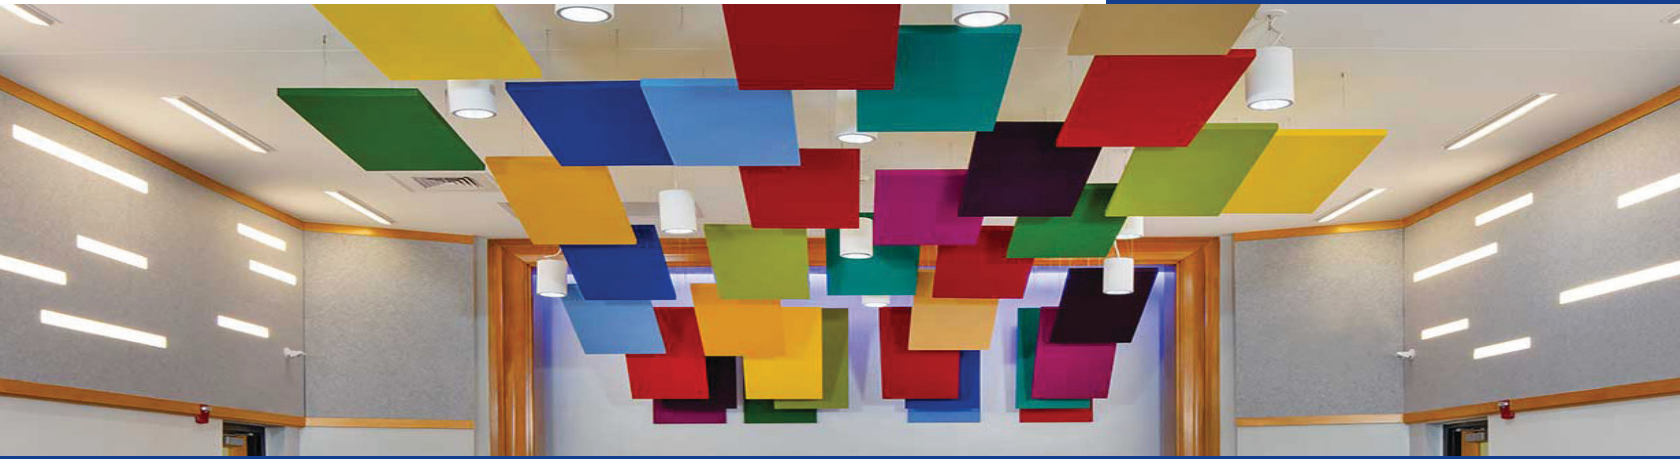

## PRODUCT FEATURES

- Flat sound-absorbing clouds
- Independently hung from the ceiling
- Adjustable to various heights and angles
- Custom shapes and sizes
- Finishes: fabric, painted, custom printed and black texture
- Mix and match shapes