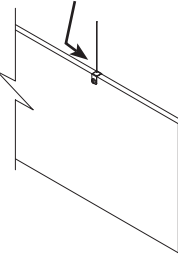

MOUNTING SYSTEMS

Satin Anodized Aluminum Continuous Grip5 (CG5)

Suspended
1/2" only

Top Clamp (White or Silver Finish)

Top Clamp Suspended
1/2" & 1"
(1/2" only up to 48")

Grip5 or Grip1 Direct
1/2" or 1"

SOUND ABSORPTION - IN SABINS