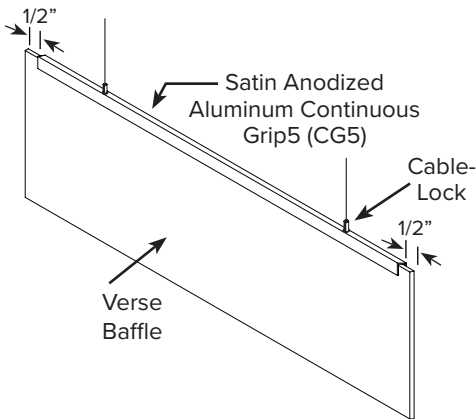

aCapella Verse Baffles are designed for **isolating noise and absorbing sound in open ceiling** environments such as office spaces, restaurants, lobbies and classrooms. The baffles are spaced at least 3" apart and **hung individually** from existing ceiling grid systems, roof decks or bar joists in open ceiling areas. Verse Baffles come in three designs: Range, Wave and Flat baffle shapes. Custom baffle shapes are also available. Verse Baffles add color with the use of 17 bold and bright color options.

MOUNTING SYSTEMS

Satin Anodized Aluminum Continuous Grip5 (CG5)

Suspended
1/2" only

Top Clamp (White or Silver Finish)

Top Clamp Suspended
1/2" & 1"
(1/2" only up to 48")

Grip5 or Grip1 Direct
1/2" or 1"

SOUND ABSORPTION - IN SABINS