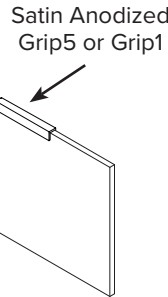

MOUNTING SYSTEMS

Satin Anodized Aluminum Continuous Grip5 (CG5)

Suspended
1/2" only

Top Clamp (White or Silver Finish)

Top Clamp Suspended
1/2" & 1"
(1/2" only up to 48")

Grip5 or Grip1 Direct
1/2" or 1"

SOUND ABSORPTION - IN SABINS