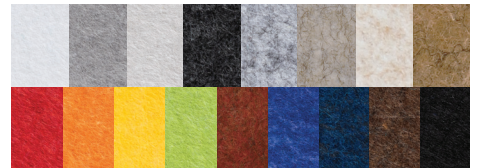

COLORS

WOODWINDS COLLECTION

Woodwinds is an upgrade finish.
*Woodwinds is not bleach cleanable.

STANDARD SHAPES (custom shapes available)