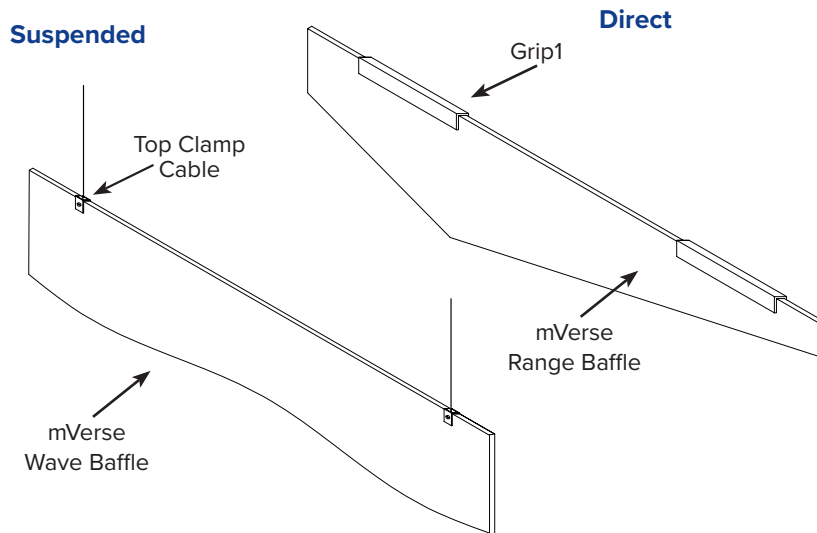

Melody mVerse are **recycled polyester** sound absorbing **baffles**. mVerse baffles are spaced at least 3" apart and hung **individually** from existing ceiling grid systems, roof decks or bar joists in open ceiling areas. Melody mVerse baffles are available in 5 colors and three designs: Range, Wave and Flat baffle shapes. Custom baffle shapes are also available.

MOUNTING SYSTEMS

SOUND ABSORPTION - IN SABINS

Hz	125	250	500	1000	2000	4000	N.R.C.
MVB-1	.78	2.20	3.92	5.70	7.09	7.43	1.20

Note: NRC test results based on J-mounted with 12" x 48" Baffles.

CORE

1" Recycled Polyester

SIZES

Custom sizes and shapes up to 8' x 2'
Standard Shapes: Range, Wave, and Flat

MOUNTING

Top Clamp: Cable
(Top Clamp available in white or silver)
Grip1: Direct Mount (silver only)

FINISH*

White, Silver*, Pewter*, Khaki* and Black* Polyester