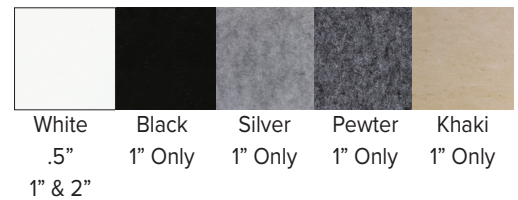

Felt face only
White .5", 1" and 2"
Silver, Pewter, Khaki and Black in 1" only

EDGES

Square, exposed

SUSTAINABILITY

Declare, HPD, Indoor Advantage™ Gold

FLAMMABILITY

All components have a Class "A" rating per ASTM E84

CORE COLORS

**Due to the recycled content, natural color variations may occur between panels*

Core Colors:

- White
- Black
- Silver
- Pewter
- Khaki