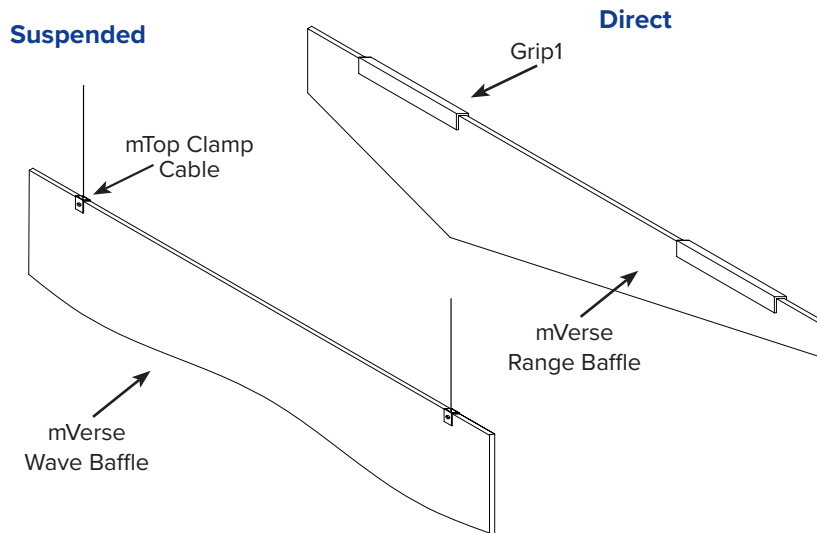

Melody mVerse are **recycled polyester** sound absorbing **baffles**. mVerse baffles are spaced at least 3" apart and hung **individually** from existing ceiling grid systems, roof decks or bar joists in open ceiling areas. Melody mVerse baffles are available in 5 colors and three designs: Range, Wave and Flat baffle shapes. Custom baffle shapes are also available.

MOUNTING SYSTEMS

SOUND ABSORPTION - IN SABINS

Hz	125	250	500	1000	2000	4000	N.R.C.
MVB-1	.78	2.20	3.92	5.70	7.09	7.43	1.20

Note: NRC test results based on J-mounted with 12" x 48" Baffles.

CORE

1" Recycled Polyester

SIZES

Custom sizes and shapes up to 8' x 2'
Standard Shapes: Range, Wave, and Flat

MOUNTING

mTop Clamp: Cable
(mTop Clamp available in white or silver)
Grip1: Direct Mount (silver only)

FINISH*

White, Silver*, Pewter*, Khaki* and Black* Polyester