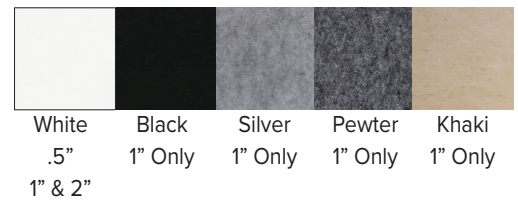

### EDGES

Square, exposed

### CORE COLORS

White .5"  
Black 1" Only  
Silver 1" Only  
Pewter 1" Only  
Khaki 1" Only

*\*Natural color variation may occur between panels due to the recycled content of the product, with Silver and Pewter being most susceptible to these variations.*