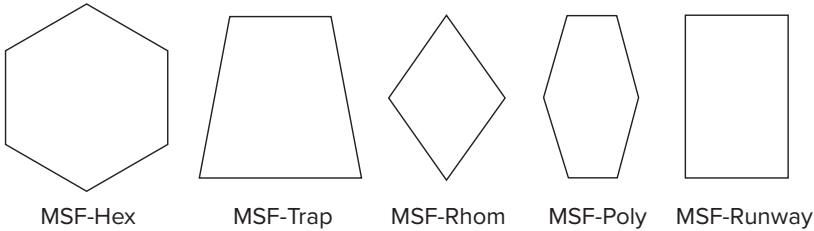

Individual Shapes

MSF-Hex

MSF-Trap

MSF-Rhom

MSF-Poly

MSF-Runway

SOUND ABSORPTION

Hz	125	250	500	1000	2000	4000	N.R.C.
MSF-.5	.0	.09	.34	.75	.96	1.10	.55
MSF-1	.12	.38	.77	1.09	1.10	1.00	.85
MSF-2	.32	.69	1.12	1.23	1.18	1.11	1.05

Note: NRC based on Type A Mounting.