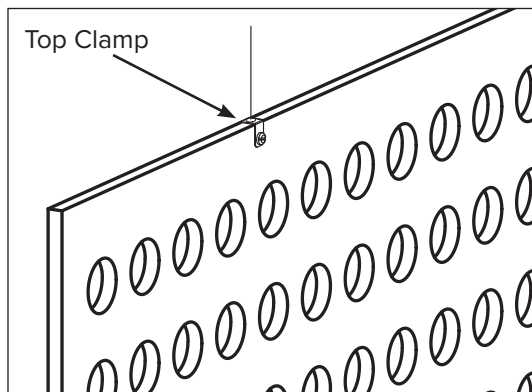

aCapella PartiTions (APD)

Room Dividers

aCapella aCapella PartiTions are suspended, polyester acoustical panels with cut-out designs. PartiTions are used to divide open spaces, or work areas, with partial obstructions, sound absorption and creative design. PartiTions can be fixed from two hanging points or track mounted to create a movable divider. PartiTion panels can be cut to any design up to 4' x 9' and are available in any aCapella or Woodwinds Collection color. 12 standard PartiTion designs are shown on the preceding pages.

SOUND ABSORPTION

Hz	125	250	500	1000	2000	4000	N.R.C.
APD	1.17	1.62	3.21	4.36	6.05	6.96	.95

Note: NRC based on J-mount with solid 12" x 48" Baffles.

CORE

1/2" Recycled Polyester

SIZES

Custom sizes and shapes up to 4' x 9'

MOUNTING

Top Clamp: Cable

FINISH

aCapella colors or Woodwind Collection

EDGES

Square

CLEANING

Bleach Cleanable (10:1)*

Water-based/Solvent (WS)

Mold & Fungal Resistant (ASTM C1338)

SUSTAINABILITY

Declare, HPD, Indoor Advantage™ Gold

FLAMMABILITY

All components have a Class "A" rating per ASTM E84

COLORS

WOODWINDS COLLECTION

Woodwinds is an upgrade finish, contact G&S for additional cost.

*Woodwinds is not bleach cleanable.