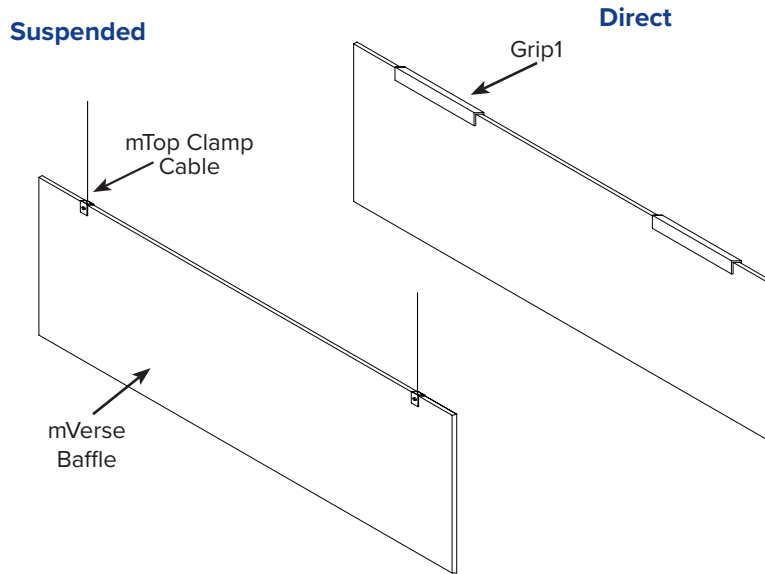

Melody mVerse are **recycled polyester** sound absorbing **baffles**. mVerse baffles are spaced at least 3" apart and hung **individually** from existing ceiling grid systems, roof decks or bar joists in open ceiling areas. Melody mVerse baffles are available in 5 colors and three designs: Range, Wave and Flat baffle shapes. Custom baffle shapes are also available.

MOUNTING SYSTEMS