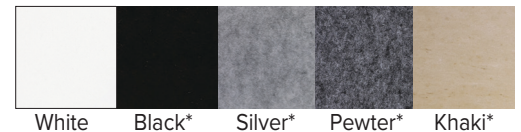

EDGES

Square

CLEANING

Bleach-Cleanable (10:1)
Water-Based/Solvent (WS)
Mold & Fungal Resistant (ASTM C1338)

SUSTAINABILITY

Declare, HPD, Indoor Advantage™ Gold

FLAMMABILITY

COLORS