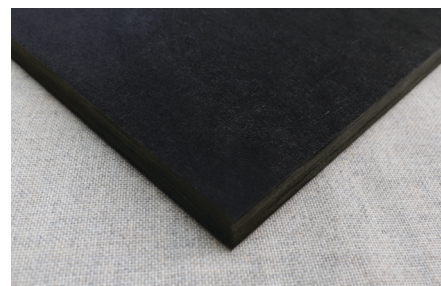

SILENT NIGHT (SN) WALL & CEILING PANELS

PRODUCT FEATURES

- Economical
- Black sound absorbing panels
- Wall and ceiling application
- Custom sizes and shapes
- Black Matte facing

CORE

6 - 7 pcf black fiberglass*
1" and 2" thick

SOUND ABSORPTION - Type E-400 Ceiling

Hz	125	250	500	1000	2000	4000	NRC
SNC 1	.80	.96	.80	1.00	1.06	1.08	.95

* While the face of Silent Night is consistently black, the edges can be inconsistent in color.