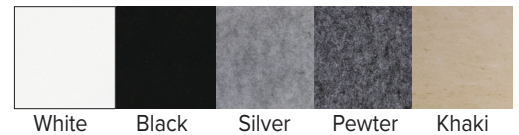

Melody mVerse-Felt (MVFB) Baffles

Melody mVerse-Felt are **recycled polyester, sound-absorbing baffles** with exposed edges. mVerse-Felt baffles are spaced at least 3" apart and hung **individually** from existing ceiling grid systems, roof decks or bar joists in open ceiling areas. Melody mVerse-Felt baffles are available in 20 mFelt colors, 5 core colors and three designs: Range, Wave and Flat. Custom baffle shapes are also available.

Declare, HPD, Indoor Advantage™ Gold

FLAMMABILITY

All components have a Class "A" rating per ASTM E84

CORE COLORS

STANDARD SHAPES

(custom shapes are available)

Melody
Declare.

CONTROLLING SOUND BEAUTIFULLY