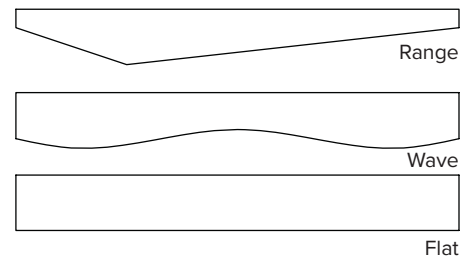

Declare, HPD, Indoor Advantage™ Gold

FLAMMABILITY

All components have a Class "A" rating per ASTM E84

CORE COLORS

STANDARD SHAPES

(custom shapes are available)

Melody
Declare.

CONTROLLING SOUND BEAUTIFULLY