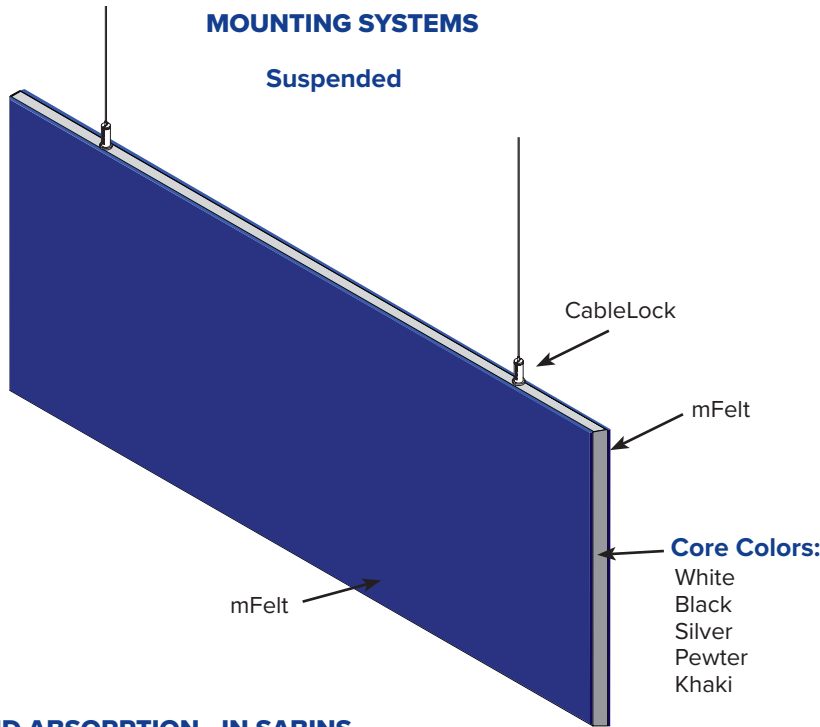

Melody mVerse-Felt (MVFB) Baffles

Melody mVerse-Felt are **recycled polyester, sound-absorbing baffles** with exposed edges. mVerse-Felt baffles are spaced at least 3" apart and hung **individually** from existing ceiling grid systems, roof decks or bar joists in open ceiling areas. Melody mVerse-Felt baffles are available in 20 mFelt colors, 5 core colors and three designs: Range, Wave and Flat. Custom baffle shapes are also available.

SOUND ABSORPTION - IN SABINS

Hz	125	250	500	1000	2000	4000	N.R.C.
MVFB-1	.93	2.40	4.69	7.11	8.45	8.64	1.40

Note: NRC test results based on J-mounted with 12" x 48" Baffles.

CORE

1" Recycled Polyester

SIZES

Custom sizes and shapes up to 8' x 2'

MOUNTING

CableLock, Cable

FINISH

mFelt (face only)

EDGES

Square, exposed

SUSTAINABILITY

Declare, HPD, Indoor Advantage™ Gold

FLAMMABILITY

All components have a Class "A" rating per ASTM E84

CORE COLORS

STANDARD SHAPES

(custom shapes are available)

Melody
Declare.

CONTROLLING SOUND BEAUTIFULLY