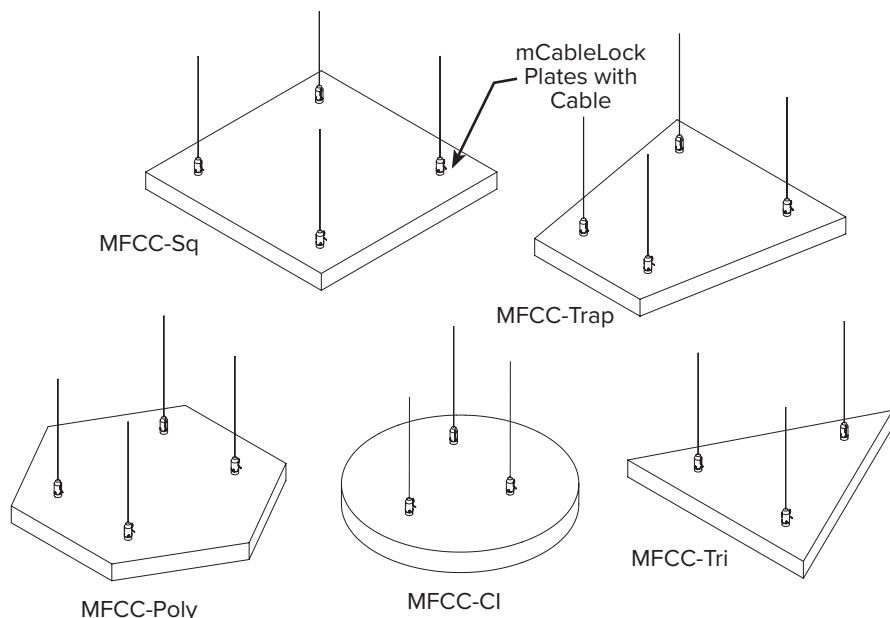

Melody mFloat-Canvas (MFCC) Painted Clouds

Melody mFloat-Canvas are **painted, custom shaped sound-absorbing** independently hung ceiling clouds with a **recycled polyester** core that is mold and fungal resistant. Each mFloat-Canvas can hang from the ceiling at any angle, depending on the desired design and acoustical effect. Melody mFloat-Canvas are available in square, circular, triangular, rectangular, polygon and trapezoid shapes. Custom shapes are available.

MOUNTING - STANDARD SHAPES