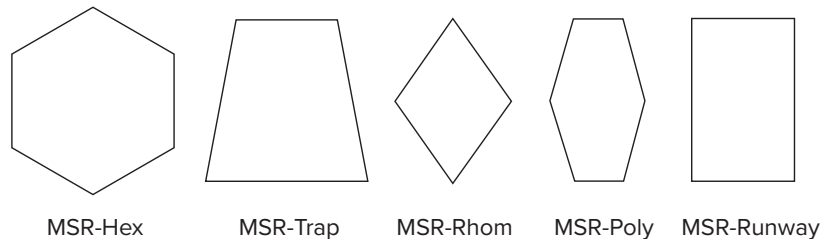

Individual Shapes