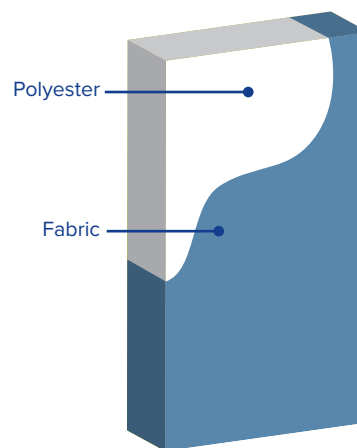

Panel Detail

Melody
Declare.

CONTROLLING SOUND BEAUTIFULLY

800-737-0307 • 636-225-8800 • www.gsacoustics.com