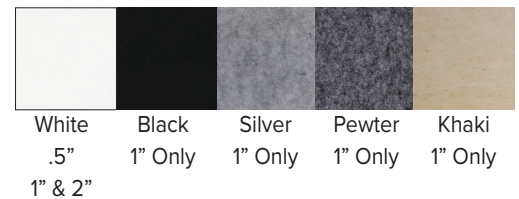

Square, exposed

SUSTAINABILITY

Declare, HPD, Indoor Advantage™ Gold

FLAMMABILITY

All components have a Class "A" rating per ASTM E84

CORE COLORS

Core Colors:

White
Black
Silver
Pewter
Khaki