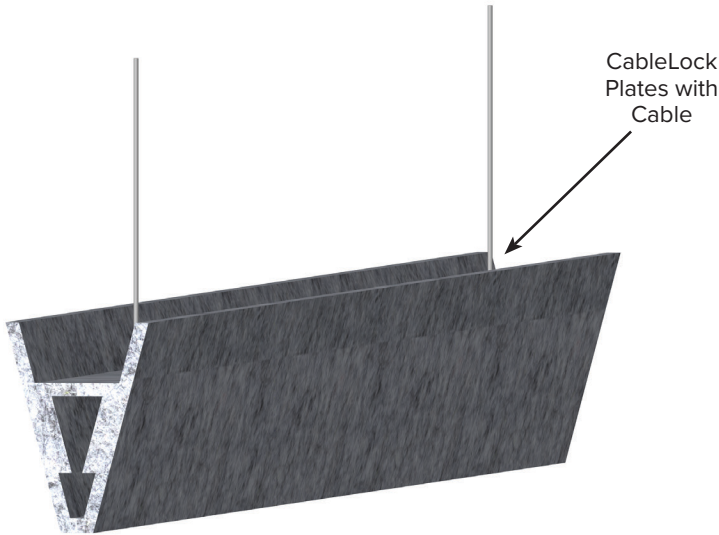

aCapella V-Bar Baffles are uniquely angled acoustical baffles designed to isolate noise while complimenting the design of an open ceiling. These recycled polyester baffles are spaced across ceilings with cables and hidden hardware for installation. The lightweight aCapella V-Bar Baffles are available in all aCapella or Woodwinds Collection colors. With custom printing, our Woodwinds finishes create a wood grain look for dimensions up to 8' long.

MOUNTING SYSTEMS

SOUND ABSORPTION - IN SABINS

Hz	125	250	500	1000	2000	4000	N.R.C.
VBB	.21	1.31	3.89	6.47	7.44	7.64	2.00

Note: NRC based on J-mount with 48" x 7" Baffles.

CORE

Recycled Polyester

SIZES

Up to 8' w x 12" h