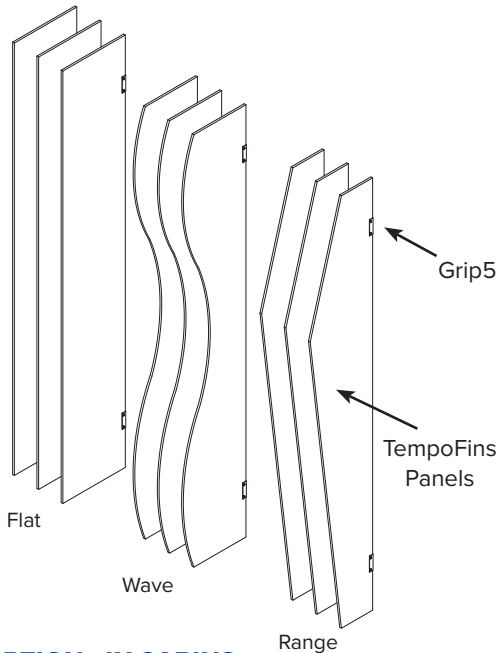

aCapella TempoFins are **wall mounted polyester acoustical panels**, but with a twist, these fins are installed **perpendicular to the wall**. The fins are securely installed with mechanical fasteners, allowing TempoFins to extend up to 24" away from the wall and up to 108" high. When cut into custom shapes and designs, TempoFins adds multiple dimensions to any flat wall. In addition, the 1/2" thick panels are available in any aCapella or Woodwinds collection color, providing a wide range of color combinations and design opportunities.

STANDARD SHAPES

(custom shapes are available)

SOUND ABSORPTION - IN SABINS

Hz	125	250	500	1000	2000	4000	N.R.C.
TF	1.17	1.62	3.21	4.36	6.05	6.96	.95

Note: NRC based on J-mount with 12" x 48" panels.

CORE

1/2" Recycled Polyester

SIZES

Custom sizes and shapes up to 2' x 9'

MOUNTING

Grip5: Direct Wall Mount

FINISH

aCapella colors or Woodwinds Collection

EDGES

Square