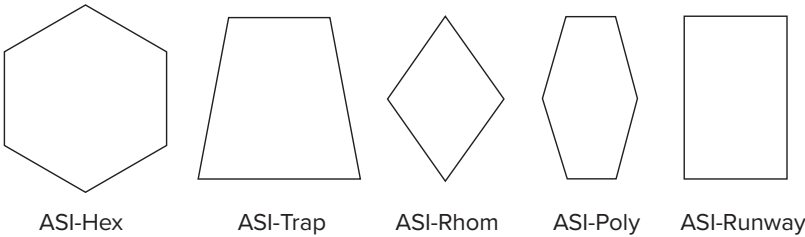

Individual Shapes

SOUND ABSORPTION

Hz	125	250	500	1000	2000	4000	N.R.C.
AS-.5	.12	.03	.23	.59	.89	1.05	.45
AS-1	.09	.21	.72	1.03	1.12	1.05	.75

Note: NRC based on Type A Mounting.