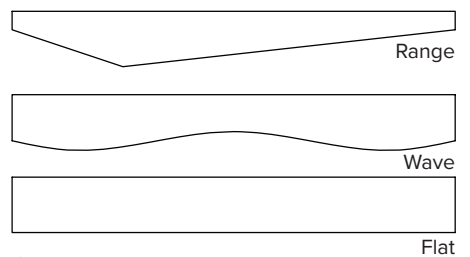

**EDGES**

Square

**CLEANING**

Bleach Cleanable (10:1)  
Water-based/Solvent (WS)  
Mold & Fungal Resistant (ASTM C1338)

**FLAMMABILITY**

All components have a Class "A" rating per ASTM E84

**COLORS**

**STANDARD SHAPES**