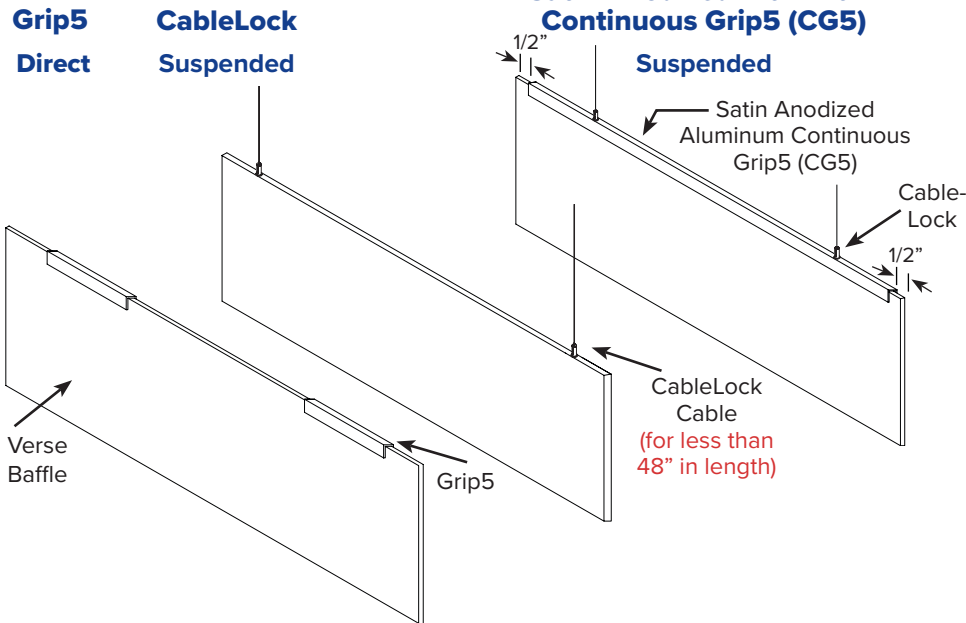

aCapella Verse Baffles are designed for **isolating noise and absorbing sound in open ceiling** environments such as office spaces, restaurants, lobbies and classrooms. The baffles are spaced at least 3" apart and **hung individually** from existing ceiling grid systems, roof decks or bar joists in open ceiling areas. Verse Baffles come in three designs: Range, Wave and Flat baffle shapes. Custom baffle shapes are also available. Verse Baffles add color with the use of 16 bold and bright color options.

MOUNTING SYSTEMS

SOUND ABSORPTION - IN SABINS

Hz	125	250	500	1000	2000	4000	N.R.C.
AVB-.5	1.17	1.62	3.21	4.36	6.05	6.96	.95
AVB-1	.40	1.53	3.99	6.54	8.56	8.67	1.30

Note: NRC based on J-mount with 12" x 48" Baffles.