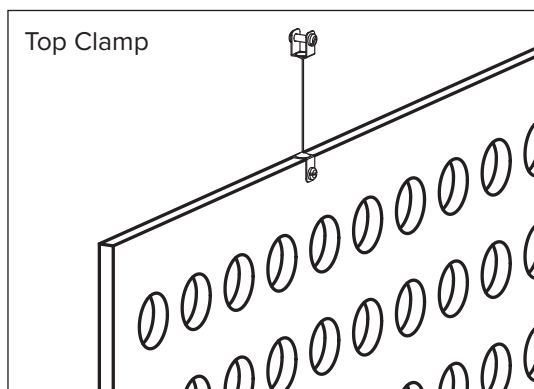

aCapella PartiTions (APD)

Room Dividers

aCapella PartiTions are suspended, polyester acoustical panels with cut-out designs. PartiTions are used to divide open spaces, or work areas, with partial obstructions, sound absorption and creative design. PartiTions can be fixed from two hanging points or track mounted to create a movable divider. PartiTion panels can be cut to any design up to 4' x 9' and are available in any aCapella or Woodwinds Collection color. 12 standard PartiTion designs are shown on the proceeding pages.

SOUND ABSORPTION

Hz	125	250	500	1000	2000	4000	N.R.C.
APD	1.17	1.62	3.21	4.36	6.05	6.96	.95

Note: NRC based on J-mount with solid 12" x 48" Baffles.

CORE

1/2" Recycled Polyester

SIZES

Custom sizes and shapes up to 4' x 9'

MOUNTING

Top Clamp: Cable

FINISH

aCapella colors or Woodwinds Collection

EDGES

Square

CLEANING

Bleach Cleanable (10:1)*
Water-based/Solvent (WS)
Mold & Fungal Resistant (ASTM C1338)

SUSTAINABILITY

Declare, HPD, Indoor Advantage™ Gold

FLAMMABILITY

All components have a Class "A" rating per ASTM E84

COLORS

WOODWINDS COLLECTION

Woodwinds is an upgrade finish, contact G&S for additional cost.

*Woodwinds is not bleach cleanable.