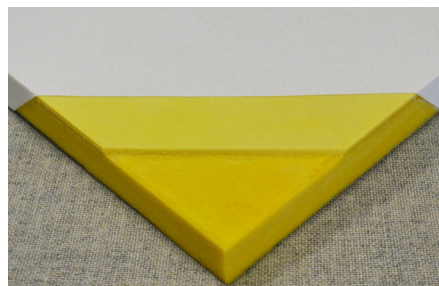

CLASSIC PLUS (CP) WALL PANELS

PRODUCT FEATURES

- Available in white and black
- Inexpensive high density acoustical panels
- Excellent sound absorption
- Resembles painted drywall
- Face and edges wrapped for a completely finished look
- Custom shapes available

CORE

Facing: 1/8", high density fiberglass
Backing: 6 - 7 pcf fiberglass
1 1/8" and 2 1/8" thick

SIZES

Classic White up to 48" x 120"
Classic Black up to 42" x 120"

MOUNTING

Adhesive, impaling clips,
two-part Z-clips

EDGES

Square

FINISH

White, Black

FLAMMABILITY

All components have a Class "A"
rating per ASTM E84

SOUND ABSORPTION

Hz	125	250	500	1000	2000	4000	NRC
CP1	.19	.44	.93	1.09	1.08	1.08	.90
CP2	.64	.86	1.12	1.13	1.12	1.12	1.05

Other products available with a Classic white and black textured finish:

Classic Plus Ceiling Panels
Classic Wall Panels
Classic Ceiling Panels
Serenade Classic Clouds

CONTROLLING SOUND BEAUTIFULLY

800-737-0307 • 636-225-8800
gsacoustics.com