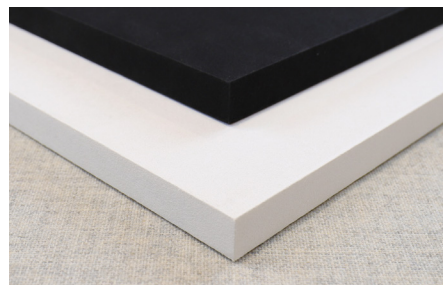

CLASSIC (C) WALL PANELS

PRODUCT FEATURES

- Available in white and black
- Inexpensive acoustical panels
- Excellent sound absorption
- Resembles painted drywall
- Face and edges wrapped for a completely finished look
- Custom shapes available

CORE

6 - 7 pcf fiberglass
1" and 2" thick

SIZES

Classic White up to 48" x 120"
Classic Black up to 42" x 120"

MOUNTING

Adhesive, impaling clips,
two-part Z-clips

EDGES

Square

Other products available with a Classic white and black textured finish:

- Classic Ceiling Panels
- Classic Plus Ceiling Panels
- Classic Plus Wall Panels
- Serenade Classic Clouds

CONTROLLING SOUND BEAUTIFULLY