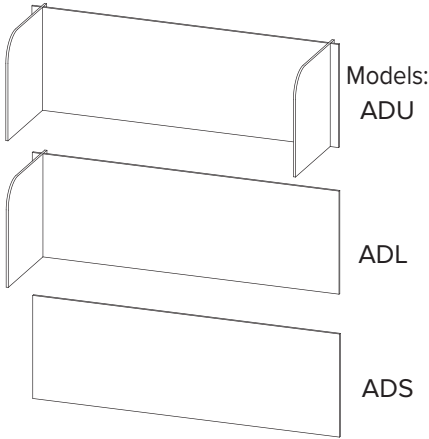

Capella Dividers are high quality, recycled polyester boards that are designed for isolating noise and absorbing sound in open office spaces and classrooms. aCapella Dividers are bleach cleanable and fungal resistant.

CONFIGURATIONS

MOUNTING
Dividers can be free standing, or easily mounted onto desks.

Model	Width	Height	Depth	Configuration
ADU482424	48"	24"	24"	U-Shaped
ADU722424	72"	24"	24"	U-Shaped
ADU962424	96"	24"	24"	U-Shaped
ADL482424	48"	24"	24"	L-Shaped
ADL722424	72"	24"	24"	L-Shaped
ADL962424	96"	24"	24"	L-Shaped
ADS4824	48"	24"	-	Straight
ADS7224	72"	24"	-	Straight
ADS9624	96"	24"	-	Straight

Custom sizes are available.

CORE

1/2" Recycled Polyester

SIZES

Custom sizes up to 2' x 8'

MOUNTING

Desk Clamp, Divider Stand

FINISH