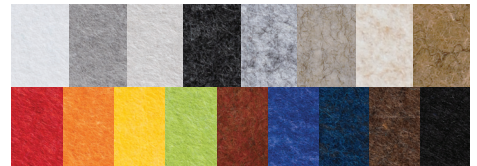

COLORS

WOODWINDS COLLECTION

Woodwinds is an upgrade finish.
*Woodwinds is not bleach cleanable.

STANDARD SHAPES (custom shapes available)