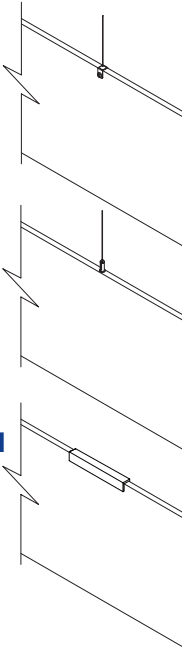

aCapella Verse Baffles are designed for **isolating noise and absorbing sound in open ceiling** environments such as office spaces, restaurants, lobbies and classrooms. The baffles are spaced at least 3" apart and **hung individually** from existing ceiling grid systems, roof decks or bar joists in open ceiling areas. Verse Baffles come in three designs: Range, Wave and Flat baffle shapes. Custom baffle shapes are also available. Verse Baffles add color with the use of 17 bold and bright color options.

MOUNTING SYSTEMS

Satin Anodized Aluminum Continuous Grip5 (CG5)

Suspended
1/2" only

Top Clamp Suspended
1/2" only
up to 48" long

CableLock Suspended
1" only

Grip5 or Grip1 Direct
1/2" or 1"

SOUND ABSORPTION - IN SABINS

Hz	125	250	500	1000	2000	4000	N.R.C.
AVB-5	1.17	1.62	3.21	4.36	6.05	6.96	.95
AVB-1	.40	1.53	3.99	6.54	8.56	8.67	1.30

Note: NRC based on J-mount with 12" x 48" Baffles.

CORE

1/2" & 1" Recycled Polyester

SIZES

Custom sizes and shapes up to 9' x 2'

MOUNTING

Continuous Grip5 (1/2" only)
Top Clamp (1/2" only, up to 48" long)
CableLock with Cable (1" only)
Grip5, Grip1: Direct Mount (1/2" & 1")

FINISH

Standard colors or optional Woodwinds finish