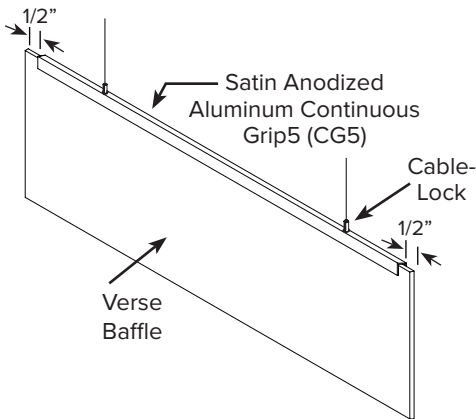

aCapella Verse Baffles are designed for **isolating noise and absorbing sound in open ceiling** environments such as office spaces, restaurants, lobbies and classrooms. The baffles are spaced at least 3" apart and **hung individually** from existing ceiling grid systems, roof decks or bar joists in open ceiling areas. Verse Baffles come in three designs: Range, Wave and Flat baffle shapes. Custom baffle shapes are also available. Verse Baffles add color with the use of 17 bold and bright color options.

MOUNTING SYSTEMS

Satin Anodized Aluminum Continuous Grip5 (CG5)

Suspended
1/2" only

Top Clamp Suspended
1/2" only
up to 48" long

CableLock Suspended
1" only

Grip5 or Grip1 Direct
1/2" or 1"

SOUND ABSORPTION - IN SABINS

Custom sizes and shapes up to 9' x 2'

MOUNTING

Continuous Grip5 (1/2" only)
Top Clamp (1/2" only, up to 48" long)
CableLock with Cable (1" only)
Grip5, Grip1: Direct Mount (1/2" & 1")

FINISH

Standard colors or optional Woodwinds finish