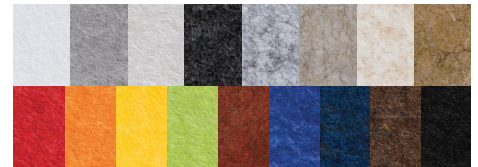

SUSTAINABILITY

Declare, HPD, Indoor Advantage™ Gold

FLAMMABILITY

All components have a Class "A" rating per ASTM E84

COLORS

WOODWINDS COLLECTION

Woodwinds is an upgrade finish, contact G&S for additional cost.