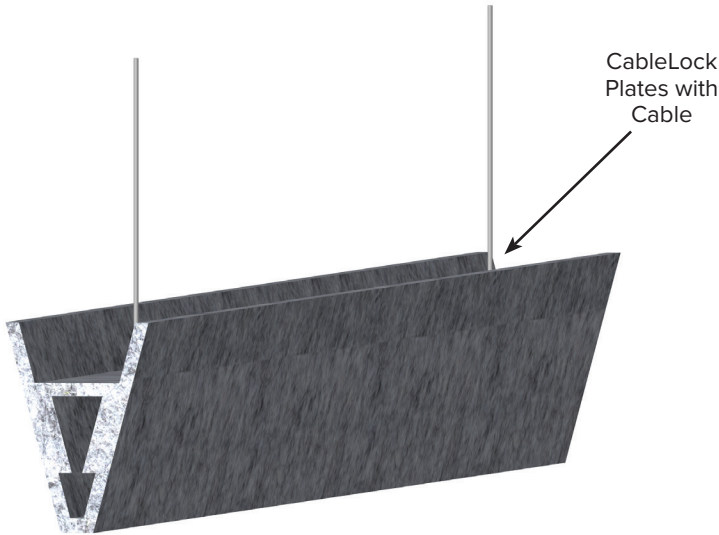

aCapella V-Bar Baffles are uniquely angled acoustical baffles designed to isolate noise while complimenting the design of an open ceiling. These recycled polyester baffles are spaced across ceilings with cables and hidden hardware for installation. The lightweight aCapella V-Bar Baffles are available in 17 standard colors or with custom printing to create a wood grain look in dimensions up to 8' long.

MOUNTING SYSTEMS

SOUND ABSORPTION - IN SABINS

Hz	125	250	500	1000	2000	4000	N.R.C.
VBB	.21	1.31	3.89	6.47	7.44	7.64	2.00

Note: NRC based on J-mount with 48" x 7" Baffles.

CORE

Recycled Polyester

SIZES

Up to 8' w x 12" h

MOUNTING

CableLock Plates with Cable

FINISH

Standard colors or optional Woodwinds finish

EDGES

Square

CLEANING

Bleach Cleanable (10:1)*
Water-based/Solvent (WS)
Mold & Fungal Resistant (ASTM C1338)