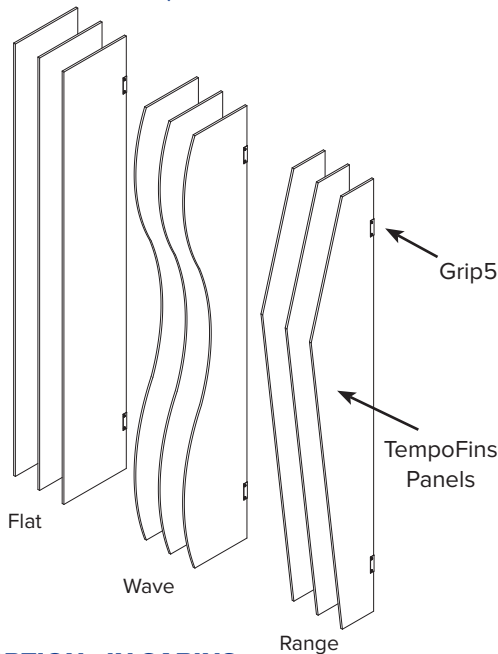

aCapella TempoFins are **wall mounted polyester acoustical panels**, but with a twist, these fins are installed **perpendicular to the wall**. The fins are securely installed with mechanical fasteners, so they can extend up to 24" away from the wall and up to 108" high. When cut into custom shapes and designs, TempoFins add multiple dimensions to any flat wall. In addition, the 1/2" thick panels come in 17 solid colors, so there's plenty of opportunity to mix colors or match a color design.

STANDARD SHAPES
(custom shapes are available)

SOUND ABSORPTION - IN SABINS

Hz	125	250	500	1000	2000	4000	N.R.C.
TF	1.17	1.62	3.21	4.36	6.05	6.96	.95

Note: NRC based on J-mount with 12" x 48" panels.

CORE

1/2" Recycled Polyester

SIZES

Custom sizes and shapes up to 2' x 9'

MOUNTING

Grip5: Direct Wall Mount

FINISH

Standard colors or optional Woodwinds finish

EDGES

Square