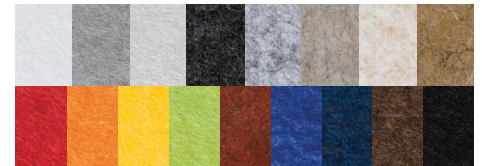

SUSTAINABILITY

Declare, HPD, Indoor Advantage™ Gold

FLAMMABILITY

All components have a Class "A" rating per ASTM E84

COLORS

WOODWINDS COLLECTION

Woodwinds is an upgrade finish, contact G&S for additional cost.