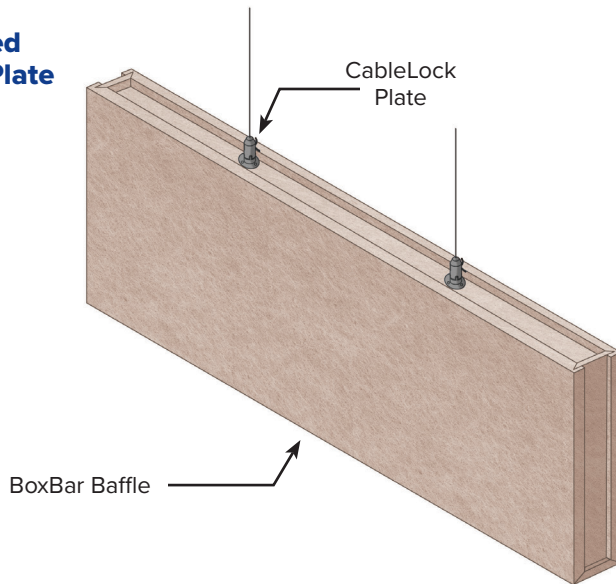

aCapella BoxBar Baffles are box shaped recycled polyester baffles available up to 8' long. They are individually installed and spaced across ceilings with cables and hidden hardware for installation. Replicating the appearance of exposed beams, aCapella BoxBar Baffles are designed to absorb sound and create design elements. The baffles are available in standard bold and bright colors or with custom printing to create wood beams.

MOUNTING SYSTEMS

Suspended CableLock Plate

SOUND ABSORPTION - IN SABINS

Hz	125	250	500	1000	2000	4000	N.R.C.
BBB	.88	2.90	6.09	8.91	10.10	10.41	1.75

Note: NRC based on J-mount with 48" x 12" x 3" Baffles.

CORE

Recycled Polyester

SIZES

Up to 8' x 1'6" x 3" thick

MOUNTING

CableLock Plate with Cable

FINISH

Standard colors or optional Woodwinds finish