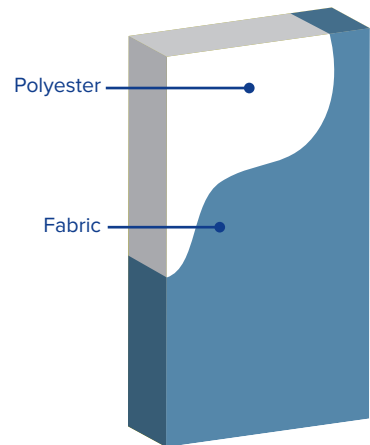

Panel Detail

CONTROLLING SOUND BEAUTIFULLY

800-737-0307 • 636-225-8800 • www.gsacoustics.com

Melody
Declare.