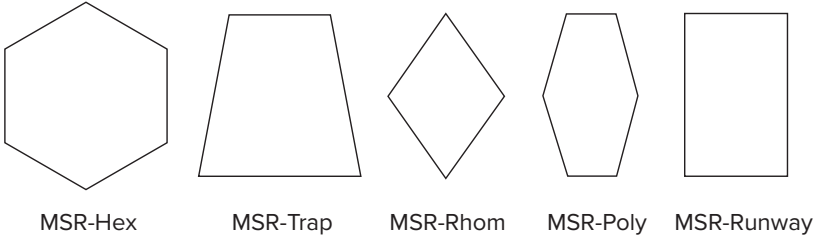

Standard Individual Shapes