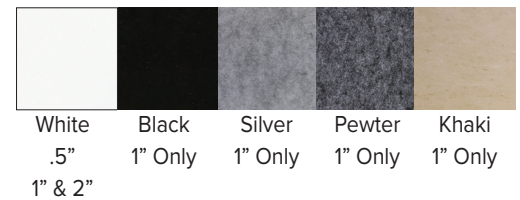

Felt face only
White .5", 1" and 2"
Silver, Pewter, Khaki and Black in 1" only

EDGES

Square, exposed

SUSTAINABILITY

Declare, HPD, Indoor Advantage™ Gold

FLAMMABILITY

All components have a Class "A" rating per ASTM E84

CORE COLORS

Core Colors:

White
Black
Silver
Pewter
Khaki

Felt Panel