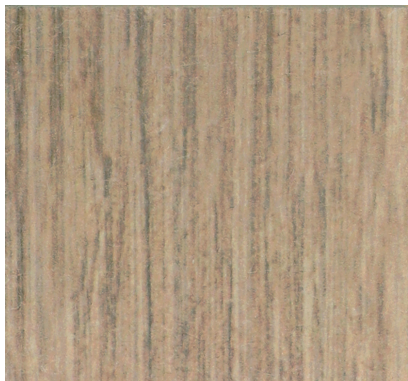

aCapella

Woodwinds Collection

The Woodwinds Collection are four different wood finishes, printed on aCapella cores. A photo of each one is shown below. Each Woodwind pattern is printed on a specific-colored core, which matches the pattern color. Different colored cores are available, but submittals are required. Woodwind finishes are available on all of the aCapella products.

Weathered Fog
(Printed on Fog)

Natural Sand
(Printed on Natural)

Nutmeg
(Printed on Cotton)

Rustic Mocha
(Printed on Mocha)

Woodwinds is an upgrade finish, contact G&S for additional cost.

Reproduction of color is limited by the printing process. Samples are available upon request. Due to the recycled content, polyester panels are subject to slight variations in color and dye lots. All products are custom manufactured and not subject to return.