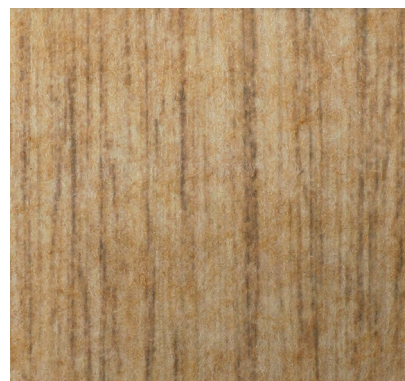

aCapella

Woodwinds Collection

The Woodwinds Collection are four different wood finishes, printed on aCapella cores. A photo of each one is shown below. Each Woodwind pattern is printed on a specific-colored core, which matches the pattern color. Different colored cores are available, but submittals are required. Woodwind finishes are available on all of the aCapella products.

Weathered Fog
(Printed on Fog)

Natural Sand
(Printed on Natural)

Nutmeg
(Printed on Cotton)

Rustic Mocha
(Printed on Mocha)

Woodwinds is an upgrade finish, contact G&S for additional cost.

Reproduction of color is limited by the printing process. Samples are available upon request. Due to the recycled content, polyester panels are subject to slight variations in color and dye lots. All products are custom manufactured and not subject to return.