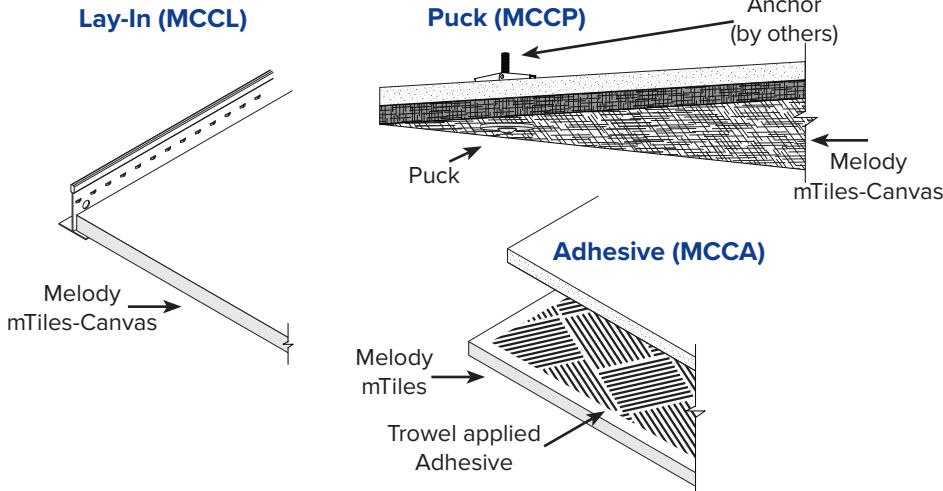

Melody mTiles-Canvas

Painted Ceiling

Melody mTiles-Canvas are **painted, sound-absorbing ceiling tiles** with a **recycled polyester core** that is mold and fungal resistant. mTiles-Canvas can be installed in a variety of ways, including lay-in grids, direct applied with mechanical fasteners or adhesive.

MOUNTING TYPES

SOUND ABSORPTION - DIRECT MOUNT TO CEILING (MCCP & MCCA)

Hz	125	250	500	1000	2000	4000	N.R.C.
MCC-1	.02	.29	.73	1.05	1.15	0.95	.80

Note: NRC test results based on Type A Mounting.

SOUND ABSORPTION - LAY-IN CEILING (MCCL)

Hz	125	250	500	1000	2000	4000	N.R.C.
MCCL-1	.88	1.00	.80	.99	1.04	1.01	.95

Note: NRC test results based on E-400 Mounting.

CORE

1" (7 pcf) Recycled Polyester
Mold & Fungal Resistant (ASTM C1338)

SIZES

Puck mount: Up to 4' x 8'
Lay-In: Up to 4' x 4' or 2' x 8'
Adhesive Mount: Up to 4' x 4'

MOUNTING

Pucks, Lay-in grid, Adhesive

FINISH

Sherwin Williams flat latex paint

EDGES**

Square, painted

**Due to inconsistencies in the Melody core thickness, we recommend a 1/4" reveal between adjoining panels.