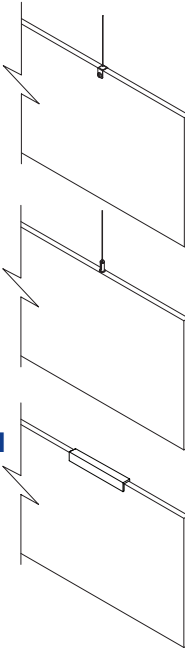

aCapella Verse Baffles are designed for **isolating noise and absorbing sound in open ceiling** environments such as office spaces, restaurants, lobbies and classrooms. The baffles are spaced at least 3" apart and **hung individually** from existing ceiling grid systems, roof decks or bar joists in open ceiling areas. Verse Baffles come in three designs: Range, Wave and Flat baffle shapes. Custom baffle shapes are also available. Verse Baffles add color with the use of 16 bold and bright color options.

MOUNTING SYSTEMS

Satin Anodized Aluminum Continuous Grip5 (CG5)

Suspended
1/2" only

Top Clamp Suspended
1/2" only
up to 48" long

CableLock Suspended
1" only

Grip5 or Grip1 Direct
1/2" or 1"

SOUND ABSORPTION - IN SABINS

Hz	125	250	500	1000	2000	4000	N.R.C.
AVB-5	1.17	1.62	3.21	4.36	6.05	6.96	.95
AVB-1	.40	1.53	3.99	6.54	8.56	8.67	1.30

Note: NRC based on J-mount with 12" x 48" Baffles.

CORE

1/2" & 1" Recycled Polyester

SIZES

Custom sizes and shapes up to 9' x 2'

MOUNTING

Continuous Grip5 (1/2" only)
Top Clamp (1/2" only, up to 48" long)
CableLock with Cable (1" only)
Grip5, Grip1: Direct Mount (1/2" & 1")

FINISH

16 standard colors