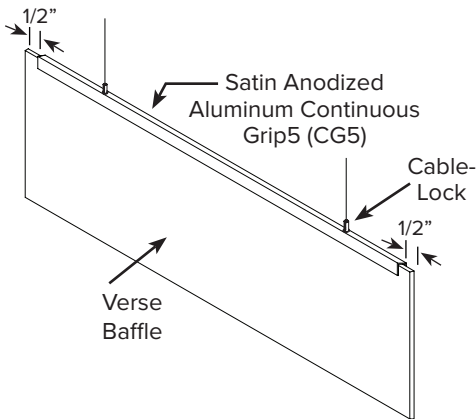

aCapella Verse Baffles are designed for **isolating noise and absorbing sound in open ceiling** environments such as office spaces, restaurants, lobbies and classrooms. The baffles are spaced at least 3" apart and **hung individually** from existing ceiling grid systems, roof decks or bar joists in open ceiling areas. Verse Baffles come in three designs: Range, Wave and Flat baffle shapes. Custom baffle shapes are also available. Verse Baffles add color with the use of 16 bold and bright color options.

MOUNTING SYSTEMS

Satin Anodized Aluminum Continuous Grip5 (CG5)

Suspended
1/2" only

Top Clamp Suspended
1/2" only
up to 48" long

CableLock Suspended
1" only

Grip5 or Grip1 Direct
1/2" or 1"

SOUND ABSORPTION - IN SABINS

Custom sizes and shapes up to 9' x 2'

MOUNTING

Continuous Grip5 (1/2" only)
Top Clamp (1/2" only, up to 48" long)
CableLock with Cable (1" only)
Grip5, Grip1: Direct Mount (1/2" & 1")

FINISH

16 standard colors