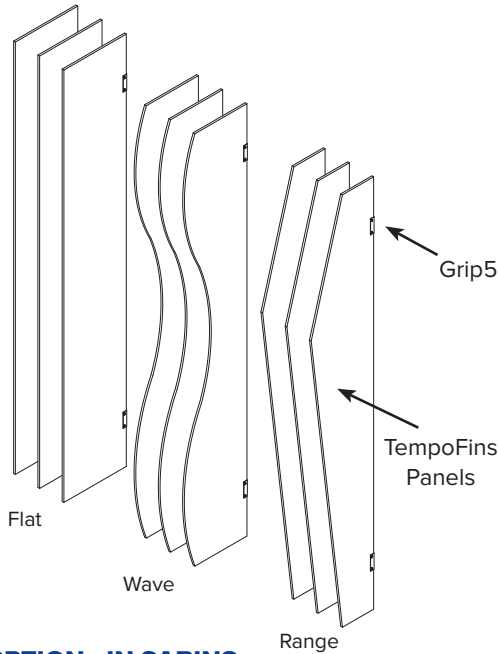

aCapella TempoFins are **wall mounted polyester acoustical panels**, but with a twist, these fins are installed **perpendicular to the wall**. The fins are securely installed with mechanical fasteners, so they can extend up to 24" away from the wall and up to 108" high. When cut into custom shapes and designs, TempoFins add multiple dimensions to any flat wall. In addition, the 1/2" thick panels come in 16 solid colors, so there's plenty of opportunity to mix colors or match a color design.

**STANDARD SHAPES**  
(custom shapes are available)

**SOUND ABSORPTION - IN SABINS**

Hz	125	250	500	1000	2000	4000	N.R.C.
TF	1.17	1.62	3.21	4.36	6.05	6.96	.95

Note: NRC based on J-mount with 12" x 48" panels.

**CORE**

1/2" Recycled Polyester

**SIZES**

Custom sizes and shapes up to 2' x 9'

**MOUNTING**

Grip5: Direct Wall Mount

**FINISH**

16 standard colors