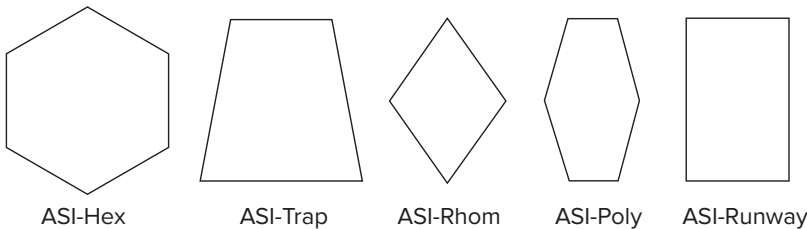

Standard Individual Shapes