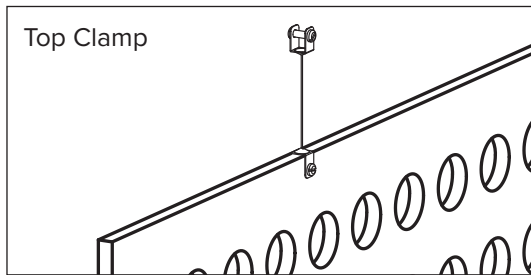

aCapella PartiTions (APD)

Room Dividers

aCapella aCapella PartiTions are suspended, polyester acoustical panels with cut-out designs. PartiTions are used to divide open spaces, or work areas, with partial obstructions, sound absorption and creative design. PartiTions can be fixed from two hanging points or track mounted to create a movable divider. PartiTion panels can be cut to any design up to 4' x 9' in 16 solid colors. 12 standard PartiTion designs are shown on the preceding pages.

SOUND ABSORPTION

Hz	125	250	500	1000	2000	4000	N.R.C.
APD	1.17	1.62	3.21	4.36	6.05	6.96	.95

Note: NRC based on J-mount with solid 12" x 48" Baffles.

CORE

1/2" Recycled Polyester

SIZES

Custom sizes and shapes up to 4' x 9'

MOUNTING

Top Clamp: Cable

FINISH

16 standard colors

EDGES

Square

CLEANING

Bleach Cleanable (10:1)

Water-based/Solvent (WS)

Mold & Fungal Resistant (ASTM C1338)

SUSTAINABILITY

Declare, HPD, Indoor Advantage™ Gold

FLAMMABILITY

All components have a Class "A" rating per ASTM E84

COLORS