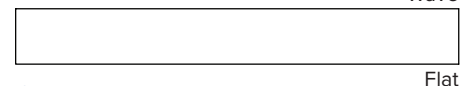

STANDARD SHAPES

Custom shapes are available.