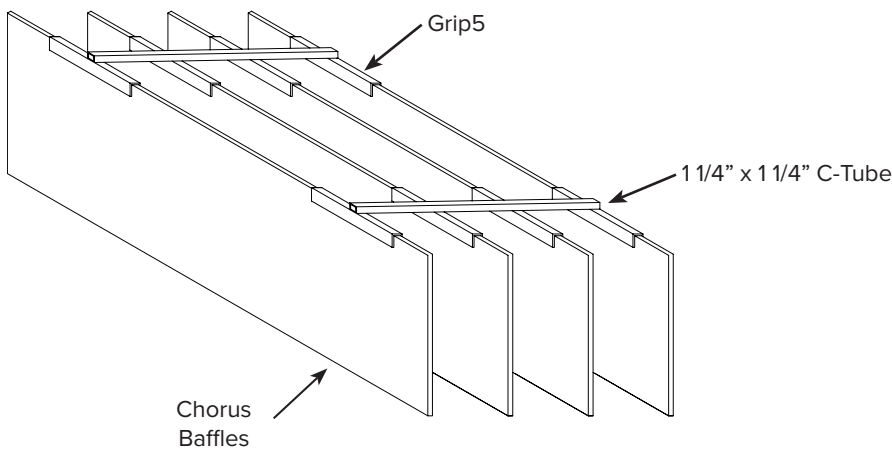

aCapella Chorus Baffles are a ceiling baffle system **suspended in a group** of panels that provides noise reduction and design elements for open ceilings. Chorus Baffles are grouped from an aluminum tubing structure for easy hanging. Chorus Baffles are supplied in 16 colors and feature three designs, Range, Wave and Flat baffle shapes. Custom baffle shapes are also available. Perfect for use in offices, restaurants or event spaces, Chorus Baffles add design to any ceiling.

MOUNTING

SOUND ABSORPTION - IN SABINS

Hz	125	250	500	1000	2000	4000	N.R.C.
ACB	1.17	1.62	3.21	4.36	6.05	6.96	.95

Note: NRC based on J-mount with 12" x 48" Baffles.

CORE

1/2" Recycled Polyester

SIZES

Custom sizes and shapes up to 9' x 2'