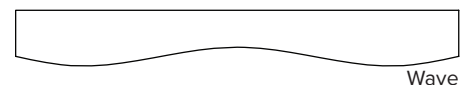

STANDARD SHAPES

Custom shapes are available.