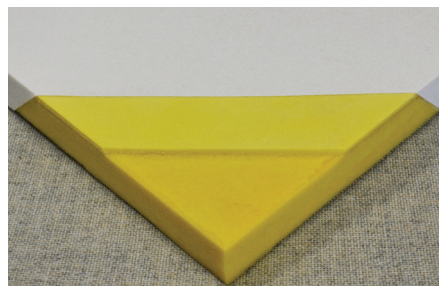

CLASSIC PLUS (CP) WALL PANELS

PRODUCT FEATURES

- Available in white and black
- Inexpensive high density acoustical panels
- Excellent sound absorption
- Resembles painted drywall
- Face and edges wrapped for a completely finished look
- Custom shapes available

CORE

Facing: 1/8", high density fiberglass
Backing: 6 - 7 pcf fiberglass
1 1/8" and 2 1/8" thick

SIZES

Classic White up to 48" x 120"
Classic Black up to 42" x 120"

MOUNTING

Adhesive, impaling clips,
two-part Z-clips

EDGES

Square, beveled

FINISH

White, Black

FLAMMABILITY

All components have a Class "A"
rating per ASTM E84

SOUND ABSORPTION

Hz	125	250	500	1000	2000	4000	NRC
CP1	.19	.44	.93	1.09	1.08	1.08	.90
CP2	.64	.86	1.12	1.13	1.12	1.12	1.05

Other products available with a Classic white and black textured finish:

Classic Plus Ceiling Panels
Classic Wall Panels
Classic Ceiling Panels
Serenade Classic Clouds

CONTROLLING SOUND BEAUTIFULLY

800-737-0307 • 636-225-8800
gsacoustics.com