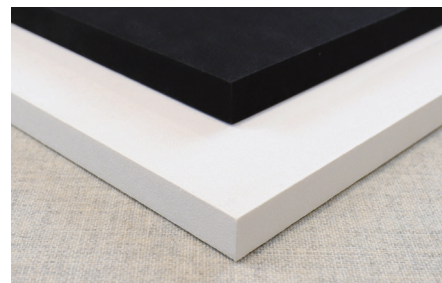

CLASSIC (C) WALL PANELS

PRODUCT FEATURES

- Available in white and black
- Inexpensive acoustical panels
- Excellent sound absorption
- Resembles painted drywall
- Face and edges wrapped for a completely finished look
- Custom shapes available

CORE

6 - 7 pcf fiberglass
1" and 2" thick

SIZES

Classic White up to 48" x 120"
Classic Black up to 42" x 120"

MOUNTING

Adhesive, impaling clips,
two-part Z-clips

EDGES

Square, beveled

Other products available with a Classic white and black textured finish:

Classic Ceiling Panels
Classic Plus Ceiling Panels
Classic Plus Wall Panels
Serenade Classic Clouds

CONTROLLING SOUND BEAUTIFULLY