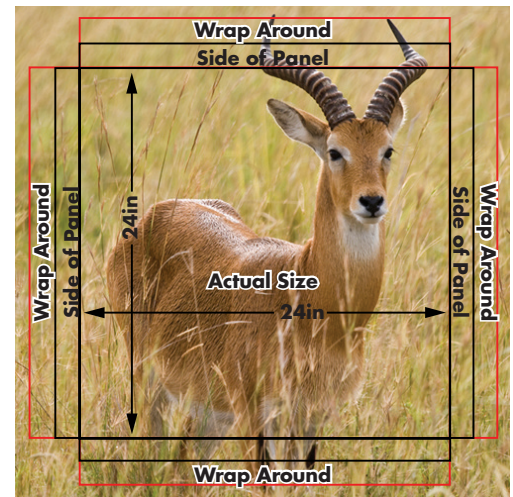

Individual Panel