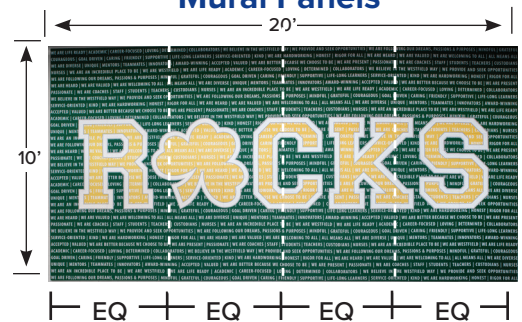

Mural Panels

CONTROLLING SOUND BEAUTIFULLY

800-737-0307 • 636-225-8800

gsacoustics.com