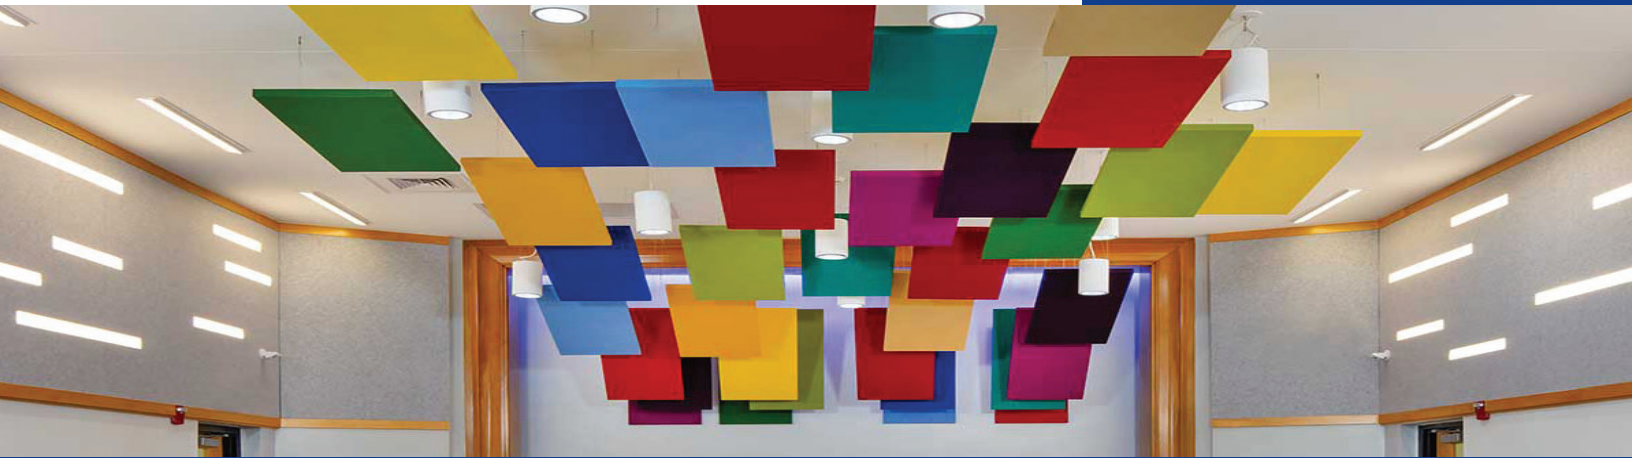

## PRODUCT FEATURES

- Flat sound-absorbing clouds
- Independently hung from the ceiling
- Adjustable to various heights and angles
- Custom shapes and sizes
- Finishes: fabric, painted, custom printed and white or black texture
- Mix and match shapes